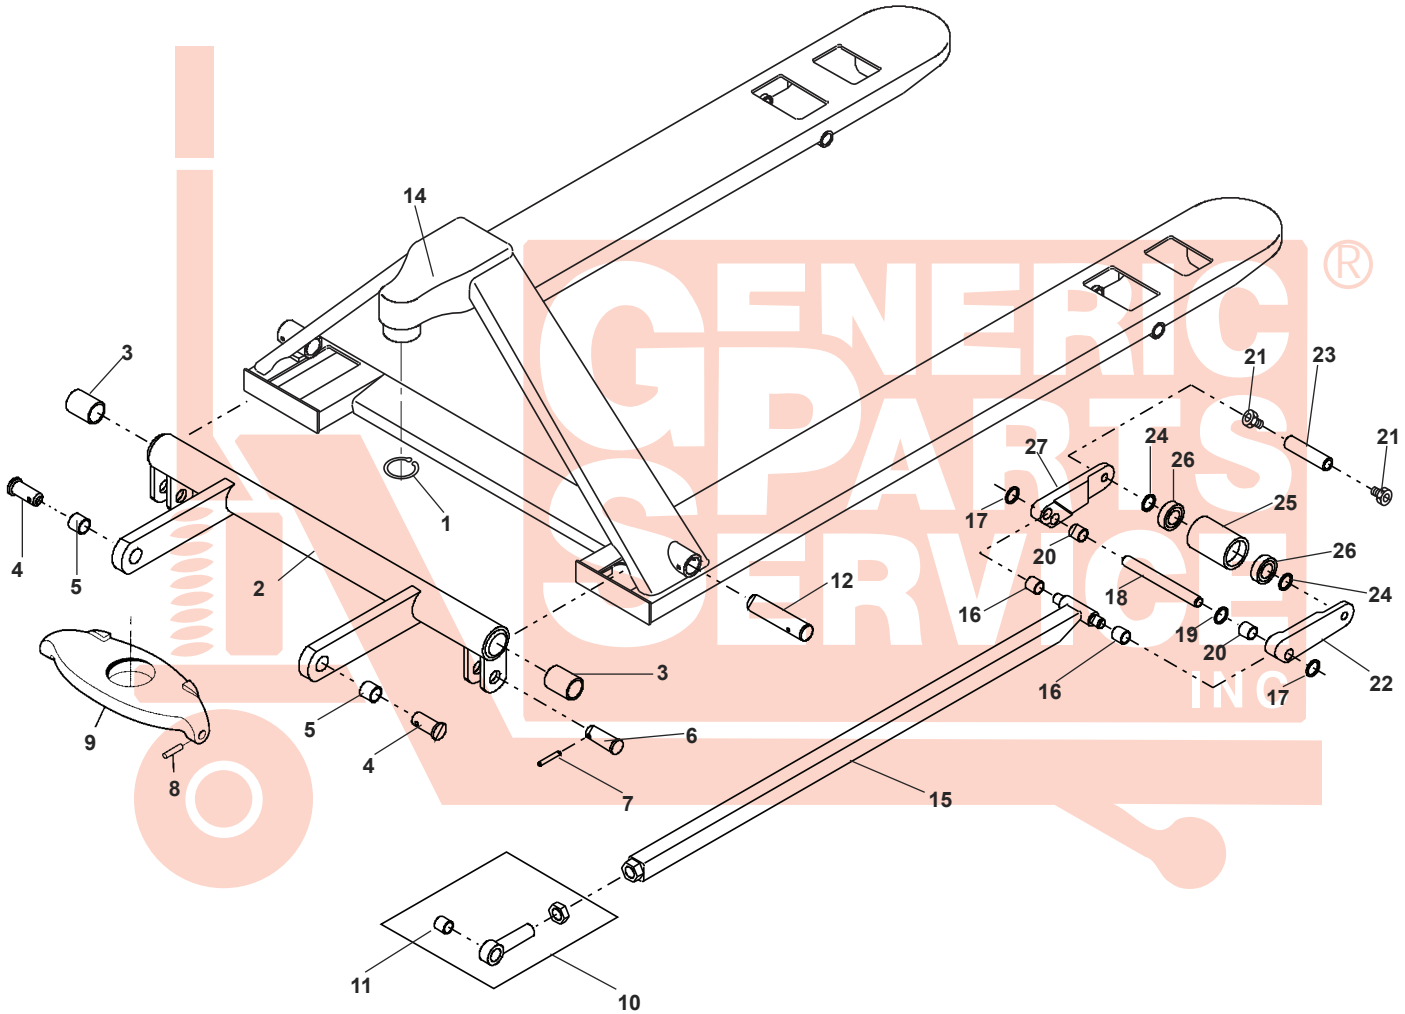

Lift-Rite CF & L30 Frame

See Lift-Rite L55 Hydraulic Unit

Lift-Rite CF & L30 Frame

Item	Part No.	Description
1	PL20232	Snap Ring
2	SF20202	Torsion Tube
3	PL20203A	Bushing
4	PL30207	Thrust Plate Pin
5	PL20206	Bushing
6	PL20227	Eye Bolt
7	PL20269	Split Pin
8	PL20269	Split Pin
9	PM20231C	Thrust Plate
10	PL20226	Eye bolt Assembly
11	PL20226A	Bushing
12	SF20204	Bulk Head Pin
13	SF20269	Split Pin
14	SF29X48	Chassis

Item	Part No.	Description
15	SF20224X48U	Push Rod
16	PL20206	Bushing
17	SF20216	Spacer Washer
18	SF20219	Fork Pin
19	SF20217	Retaining Ring
20	PL20226A	Bushing
21	MI-FEF1	Screw
22	SF30212-R	Lever Arm Right
23	SF20215	Roller Axle
24	PL10216	Spacer Washer
25	PM10210-U-B	Load Roller Assembly
26	PM10214S	Bearing
27	SF30212-L	Lever Arm Left

Load Wheel Kit

See Lift-Rite L55 Hydraulic Unit